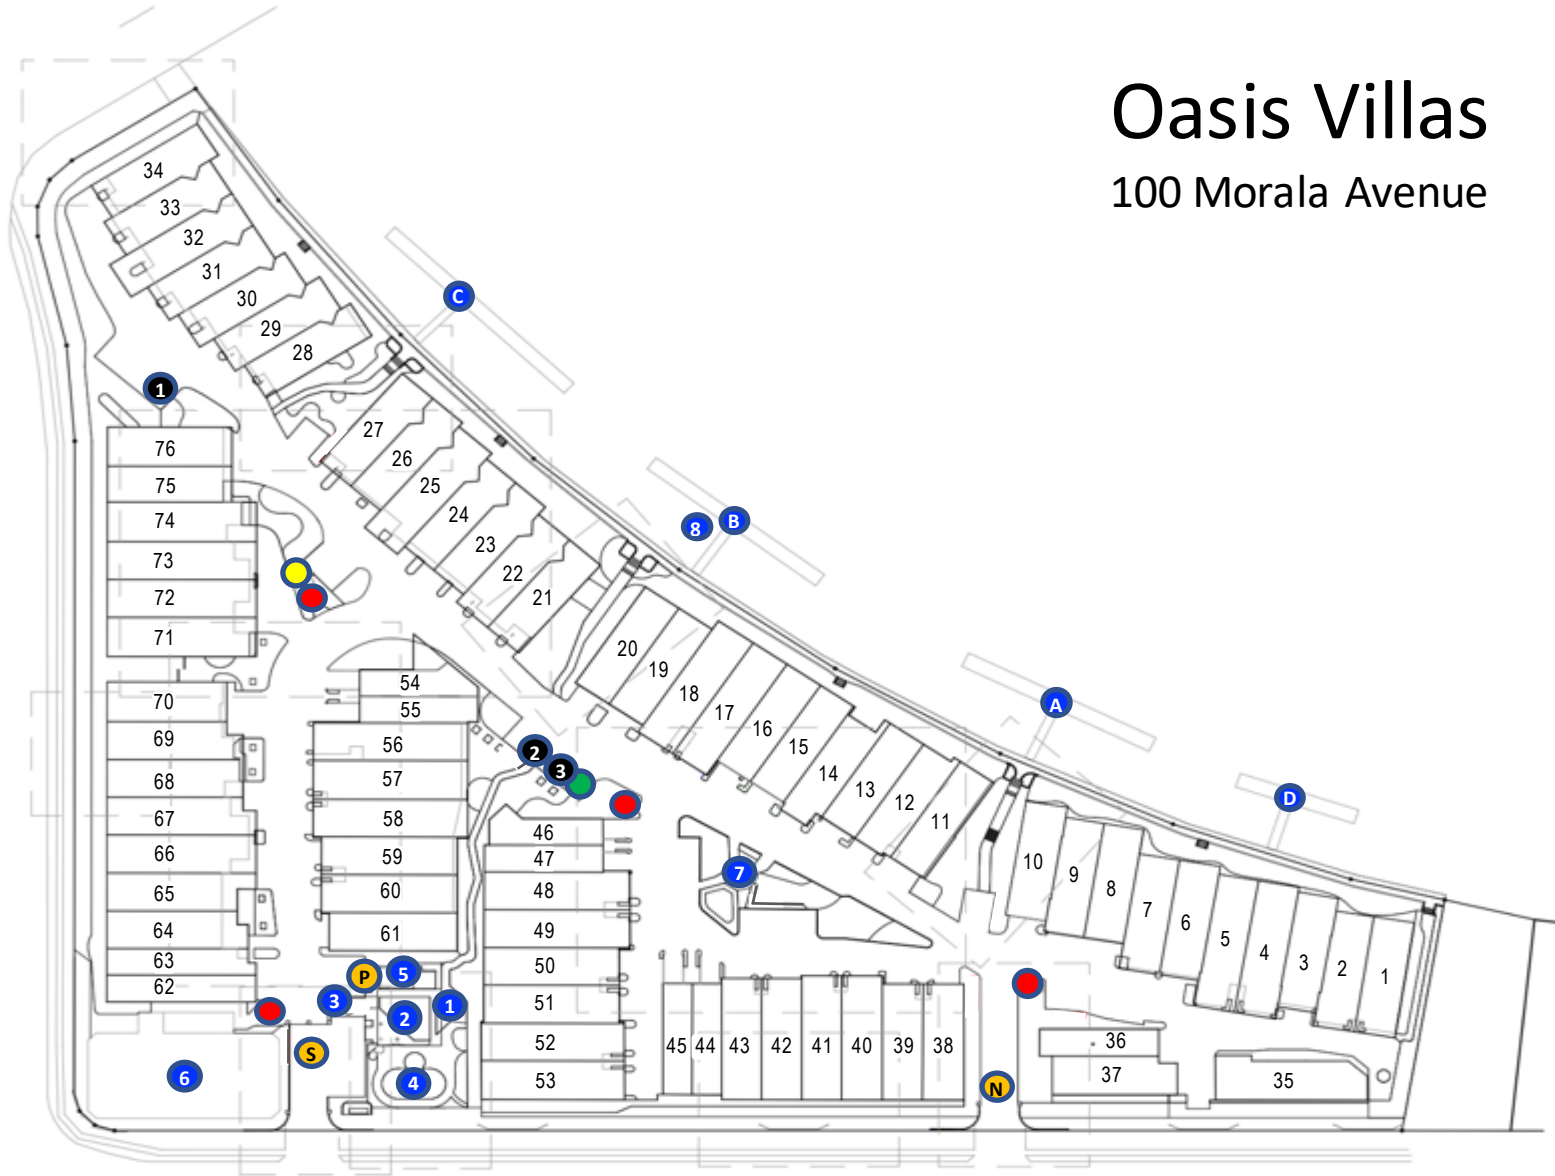

Oasis Villas

100 Morala Avenue

LIMETREE PARADE

MORALA AVNEUE

Legend

- 1 BBQ
- 2 Community Room
- 3 Mail Boxes
- 4 Pool
- 5 Sauna & Toilets
- 6 Tennis Court
- 7 Rotunda

- 1 Body Corporate
- 2 Carparks 1, 2 & 3
- 3

- P Pedestrian Entry
- N Northern Entry
- S Southern Entry

- Waste Stations
- Recycle Station
- Green Waste

- A Marina A
- B Marina B
- C Marina C
- D Marina D
- 8 Body Corp Berth